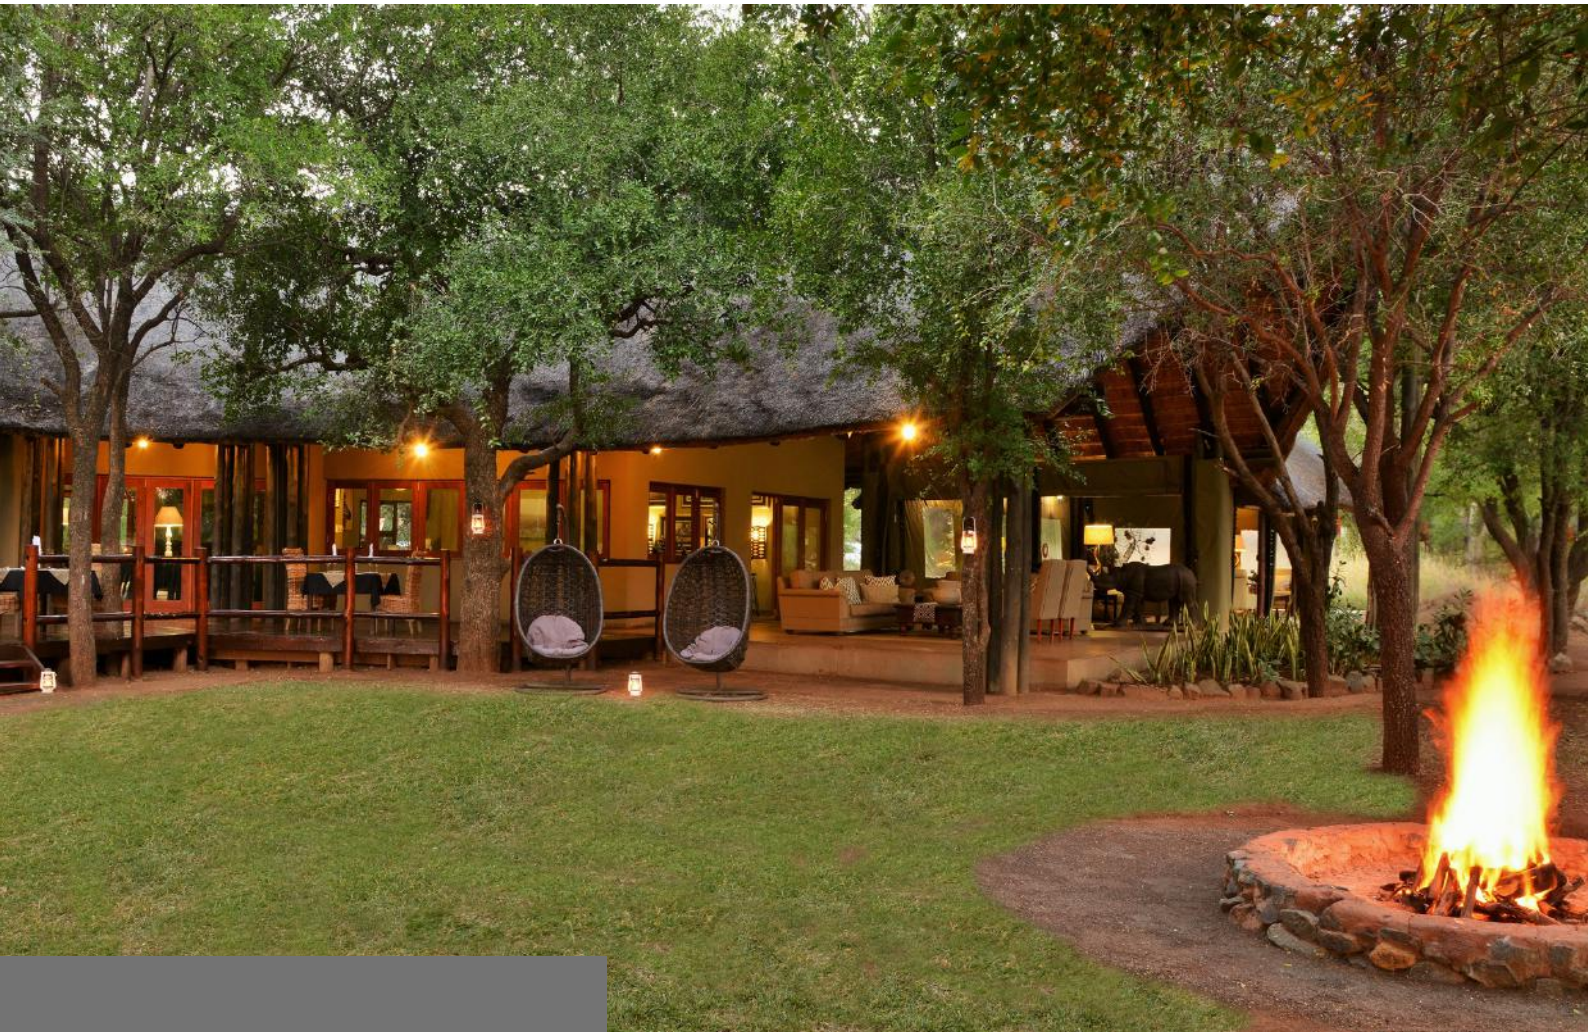

BLACK RHINO GAME LODGE

FACT SHEET

2021

QUICK FACTS

- 7 Double Luxury Suites
- 15 Twin Luxury Suites
- Water Hole
- Bird Hide
- Big 5 safaris in open vehicles
- Boma

an african
anthology

reconnect

Black Rhino Game Lodge is a hidden treasure set within a Tamboti forest at the foot of an ancient volcanic crater within the 58 000 ha Pilanesberg National Park. This area has become renowned as one of South Africa's most exciting big five eco-tourism destinations. A mere 33 km from Sun City this 'Malaria Free' safari destination is within easy reach of Gauteng and the Johannesburg International Airport.

An ideal family retreat, Black Rhino Game Lodge boasts 22 spacious luxury suites, which will ensure our guests of comfort and style. Each air-conditioned suite offers television, tea and coffee making facilities and expansive bathrooms including an outdoor shower. Our private game viewing decks are the perfect spot to enjoy the tranquillity and excellent birding opportunities. Overlooking a busy waterhole, which is a hive of bird and animal activity and a favourite playground for elephant and buffalo, the central gathering area is an expansive space which invites the opportunity of outdoor living.

FACT FILE

GAME LODGE SITUATED IN PILANESBERG NATIONAL PARK

44 BEDS PRESENTED AS:

- 7 Double Luxury Suites
- 15 Twin Luxury Suites

EACH LUXURY SUITE FEATURES:

- King size bed / Twin beds
- Air-condition
- Tea & coffee making facilities
- Television
- Private patio that opens out into the bush
- Double vanities
- En-suite open plan bathroom with a separate bath
- Indoor & outdoor showers and a closed toilet
- Mini fridge

LODGE FEATURES:

- Lounge
- Dining room
- Bird hide
- Water hole
- Boma
- 3 Plunge pools

ACTIVITIES:

- Game drives
- Bird Watching from a viewing hide
- Bush walks (subject to seasonality and at additional cost)
- Spa - In room spa treatment (on request and in advance)