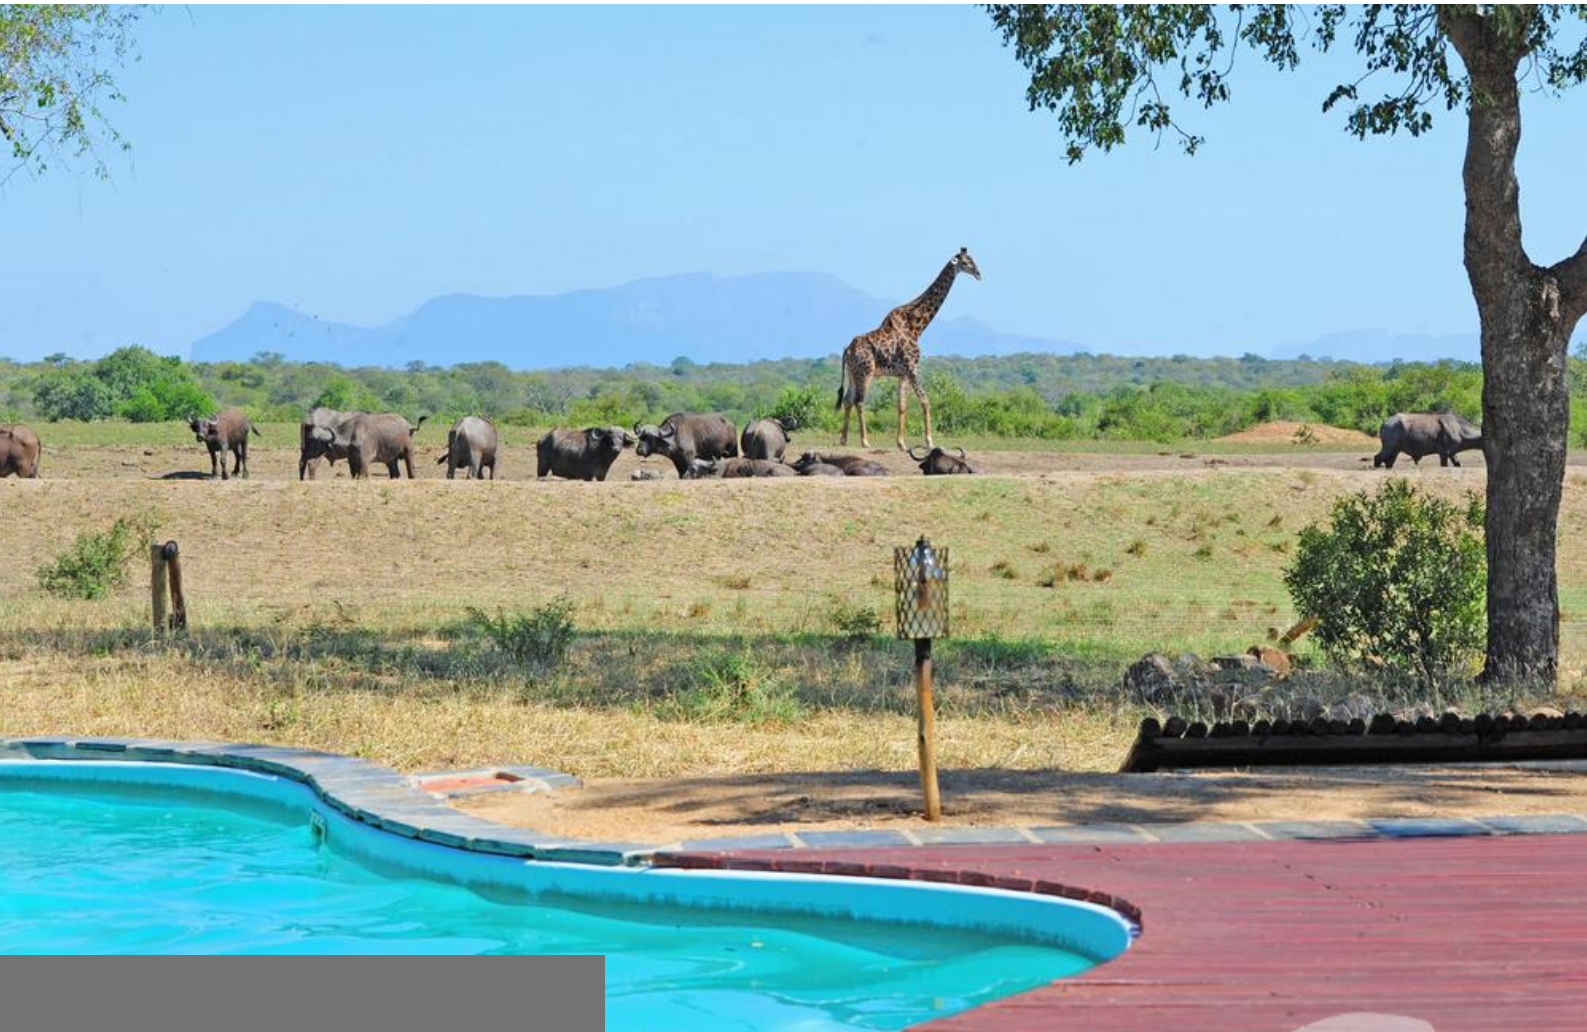

TANGALA SAFARI CAMP

FACT SHEET

2024

QUICK FACTS

- 4 Chalets
- 6 Safari Tents
- Swimming pool and sitting area overlooking active waterhole
- Eco-friendly
- Big 5 game reserve
- Dawn and dusk game drives with skilled guide & tracker team

An intimate and personal experience awaits you at Tangala Safari Camp which is located in the heart of the world renowned Thornybush big 5 Game Reserve part of Kruger. The camp boasts sweeping views overlooking an expansive and active waterhole, with the majestic Drakensberg Mountain Range forming an impressive backdrop. With our eco-friendly camp, great hosting, comfortable accommodation and thrilling game drives, guests are assured an unforgettable experience.

an african
anthology

reconnect

FACT FILE

PRIVATE GAME LODGE SITUATED WITHIN THE THORNYBUSH GAME RESERVE

20 BEDS PRESENTED AS:

- 4 Chalets
- 6 Safari Tents

EACH CHALET FEATURES:

- Twin size beds
- Full en-suite bathroom with shower
- Fan
- Mosquito nets
- Patio area

EACH SAFARI TENT FEATURES:

- King size bed / Twin beds
- Full en-suite bathroom with shower
- Fan
- Patio area

LODGE FEATURES:

- 2 Lounges
- Bar
- Dining area
- Outdoor patio
- Swimming pool
- All guest areas look onto the active waterhole
- Eco friendly